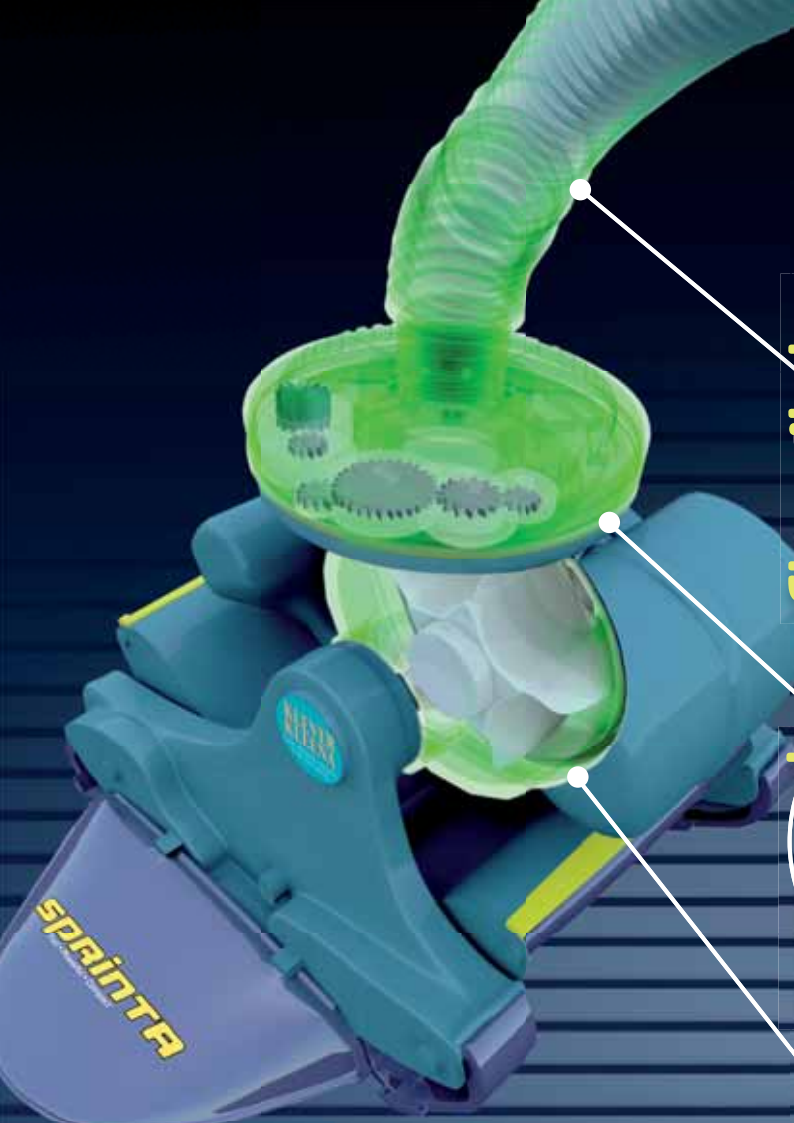

Unstickable in any Pool

SOMETHING
TO
SMILE ABOUT

Technology is the Difference

- Ideally suited to modern, compact pool profiles
- KleverTurbine silently delivers maximum continuous suction for fast, thorough cleaning
- Powerful turbine and KleverSteer intelligent steering make Sprinta unstickable
- KleverSkim automatic surface skimming and vacuum control

SPRINTA
Technology is the Difference

A Smarter and Faster Automatic Pool Cleaner

SPRINTA

Technology is the Difference

flexible

Sprinta has the incredible KleverKonecta that allows it to pivot and turn effortlessly in any direction so no corner or surface is missed.

smart

The KleverSteer Intelligent Steering System:

- Guides Sprinta quickly and efficiently around any pool
- Negotiates smaller pools with ease
- Ensures complete coverage of all pool surfaces

fast

Sprinta's unique KleverTurbine technology:

- Superior mechanical efficiency
- Powerful, whisper-quiet operation
- Drives Sprinta faster
- Delivers maximum continuous suction

klever

- KleverSkin is easy to install and works with your existing pool pump – you'll be up and running in minutes
- KleverSkin provides efficient automatic surface skimming and vacuum control