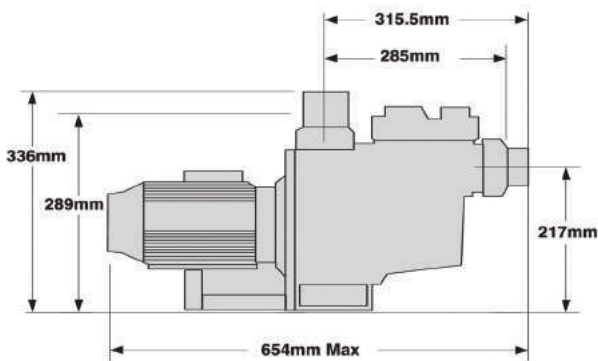

SPECIFICATIONS

Model	Volts	Phase	Input Watts	Horse Power	Flow Rate Max @ 8 m/h	Noise @ 1m	Full Load Amps
E 140	240	Single	650	0.50	140 lpm	57 dBA	2.9
E 170	240	Single	850	0.75	170 lpm	57 dBA	3.5
E 230	240	Single	925	1.00	230 lpm	57 dBA	3.9