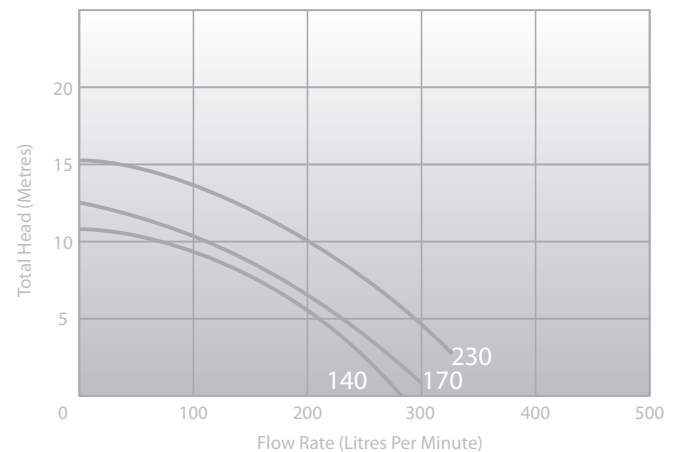

E-SERIES POOL & SPA PUMP

Modern pools and spas are a sophisticated combination of electronic and mechanical designs. They place enormous demands on the components that provide the filtration, heating and performance standards that are common today.

Not all pools and spas however operate at these extreme levels. Many smaller or older pools place far less stress on their various components. For these pools, AstralPool engineers have designed an economical range of pool components.

The E-Series pumps will provide just the right level of performance and reliability for all pools and spas up to 100,000 litres. With low noise levels the E-Series pool and spa pump produces high flow rates using less power which saves on operating costs.

Designed with high standard, reliability and durability in mind these pumps use only quality components that lead to a long life. With the need for less frequent cleaning the E-series pump will save you both time and money.

Available in 3 different sizes and covered by a limited 3 year warranty against defects in materials and workmanship the E-Series pool and spa pump is the perfect choice.

To find out more about the E-Series pump visit www.astralpool.com.au

SPECIFICATIONS

Model	Volts	Phase	Input Watts	Horse Power	Flow Rate Max @ 8 m/h	Noise @ 1m	Full Load Amps
E 140	240	Single	650	0.50	140 lpm	57 dBA	2.9
E 170	240	Single	850	0.75	170 lpm	57 dBA	3.5
E 230	240	Single	925	1.00	230 lpm	57 dBA	3.9

Available from:

Melbourne:	03 8796 8600	Gold Coast:	07 5552 2600
Sydney Seven Hills:	02 9853 2100	Townsville:	07 4796 0100
Sydney Moorebank:	02 8778 9500	Adelaide:	08 8152 7600
Brisbane:	07 3308 5400	Perth:	08 9350 2600

sales@astralpool.com.au
www.astralpool.com.au