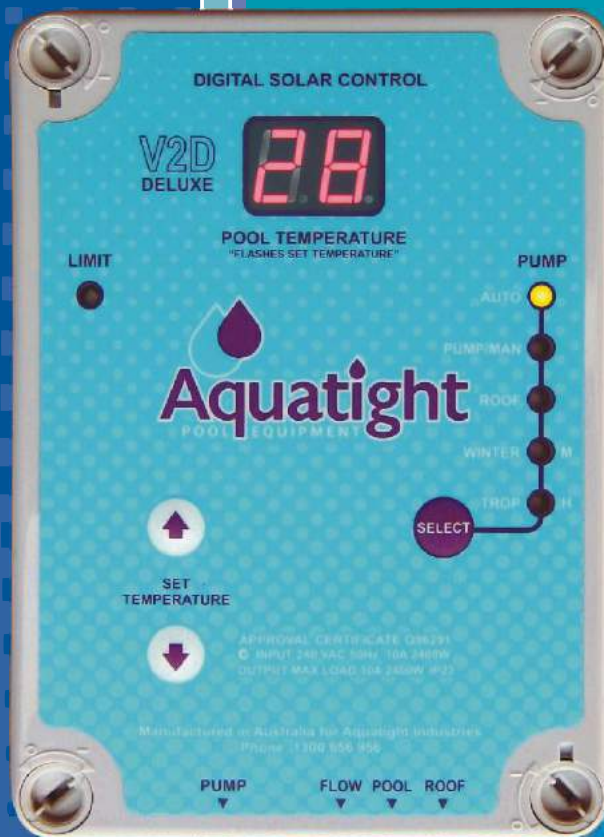

Aquatight digital solar controllers

Make an Aquatight controller the heart of your solar pool heating system.

- Maximises heating capacity
- Easy operation
- Australian made
- Superior digital technology
- 3 year warranty

The V2 Deluxe for all solar installations

For long life and high performance

Aquatight Digital Solar Controllers

All V2 & V7 models have the following features:

- **Auto sampling** - automatically monitors water temperature to ensure maximum heat gain.
- **Winter mode** - for off-season maintenance - runs system briefly same time each day in winter to maintain equipment efficiency.
- **Solar lock-out** - automatically limits the pool being overheated.
- **Tropical mode** - Allows the cooling of overheated water in tropical regions.
- **Digital temperature sensors** - Unequaled accuracy, reliability and life-span.
- **Self diagnostic program** - will diagnose, identify and locate faults within your system for easy corrections and repair.
- **Battery back-up** - will maintain all settings for seamless operation in the event of a power failure or power surge.
- **Australian made** - manufactured to the highest standards for Australian conditions.

Latest technology with the simplest of operation:

The V7 is the ideal choice for retro-fitted systems or simply when a little more sophistication is required.

- Easy to operate
- Programmable, multi-function time clock
- Solar priority for maximum heating efficiency
- Automatic winter mode
- Auxiliary heater interlock (optional)
- Manual pool pump over-ride